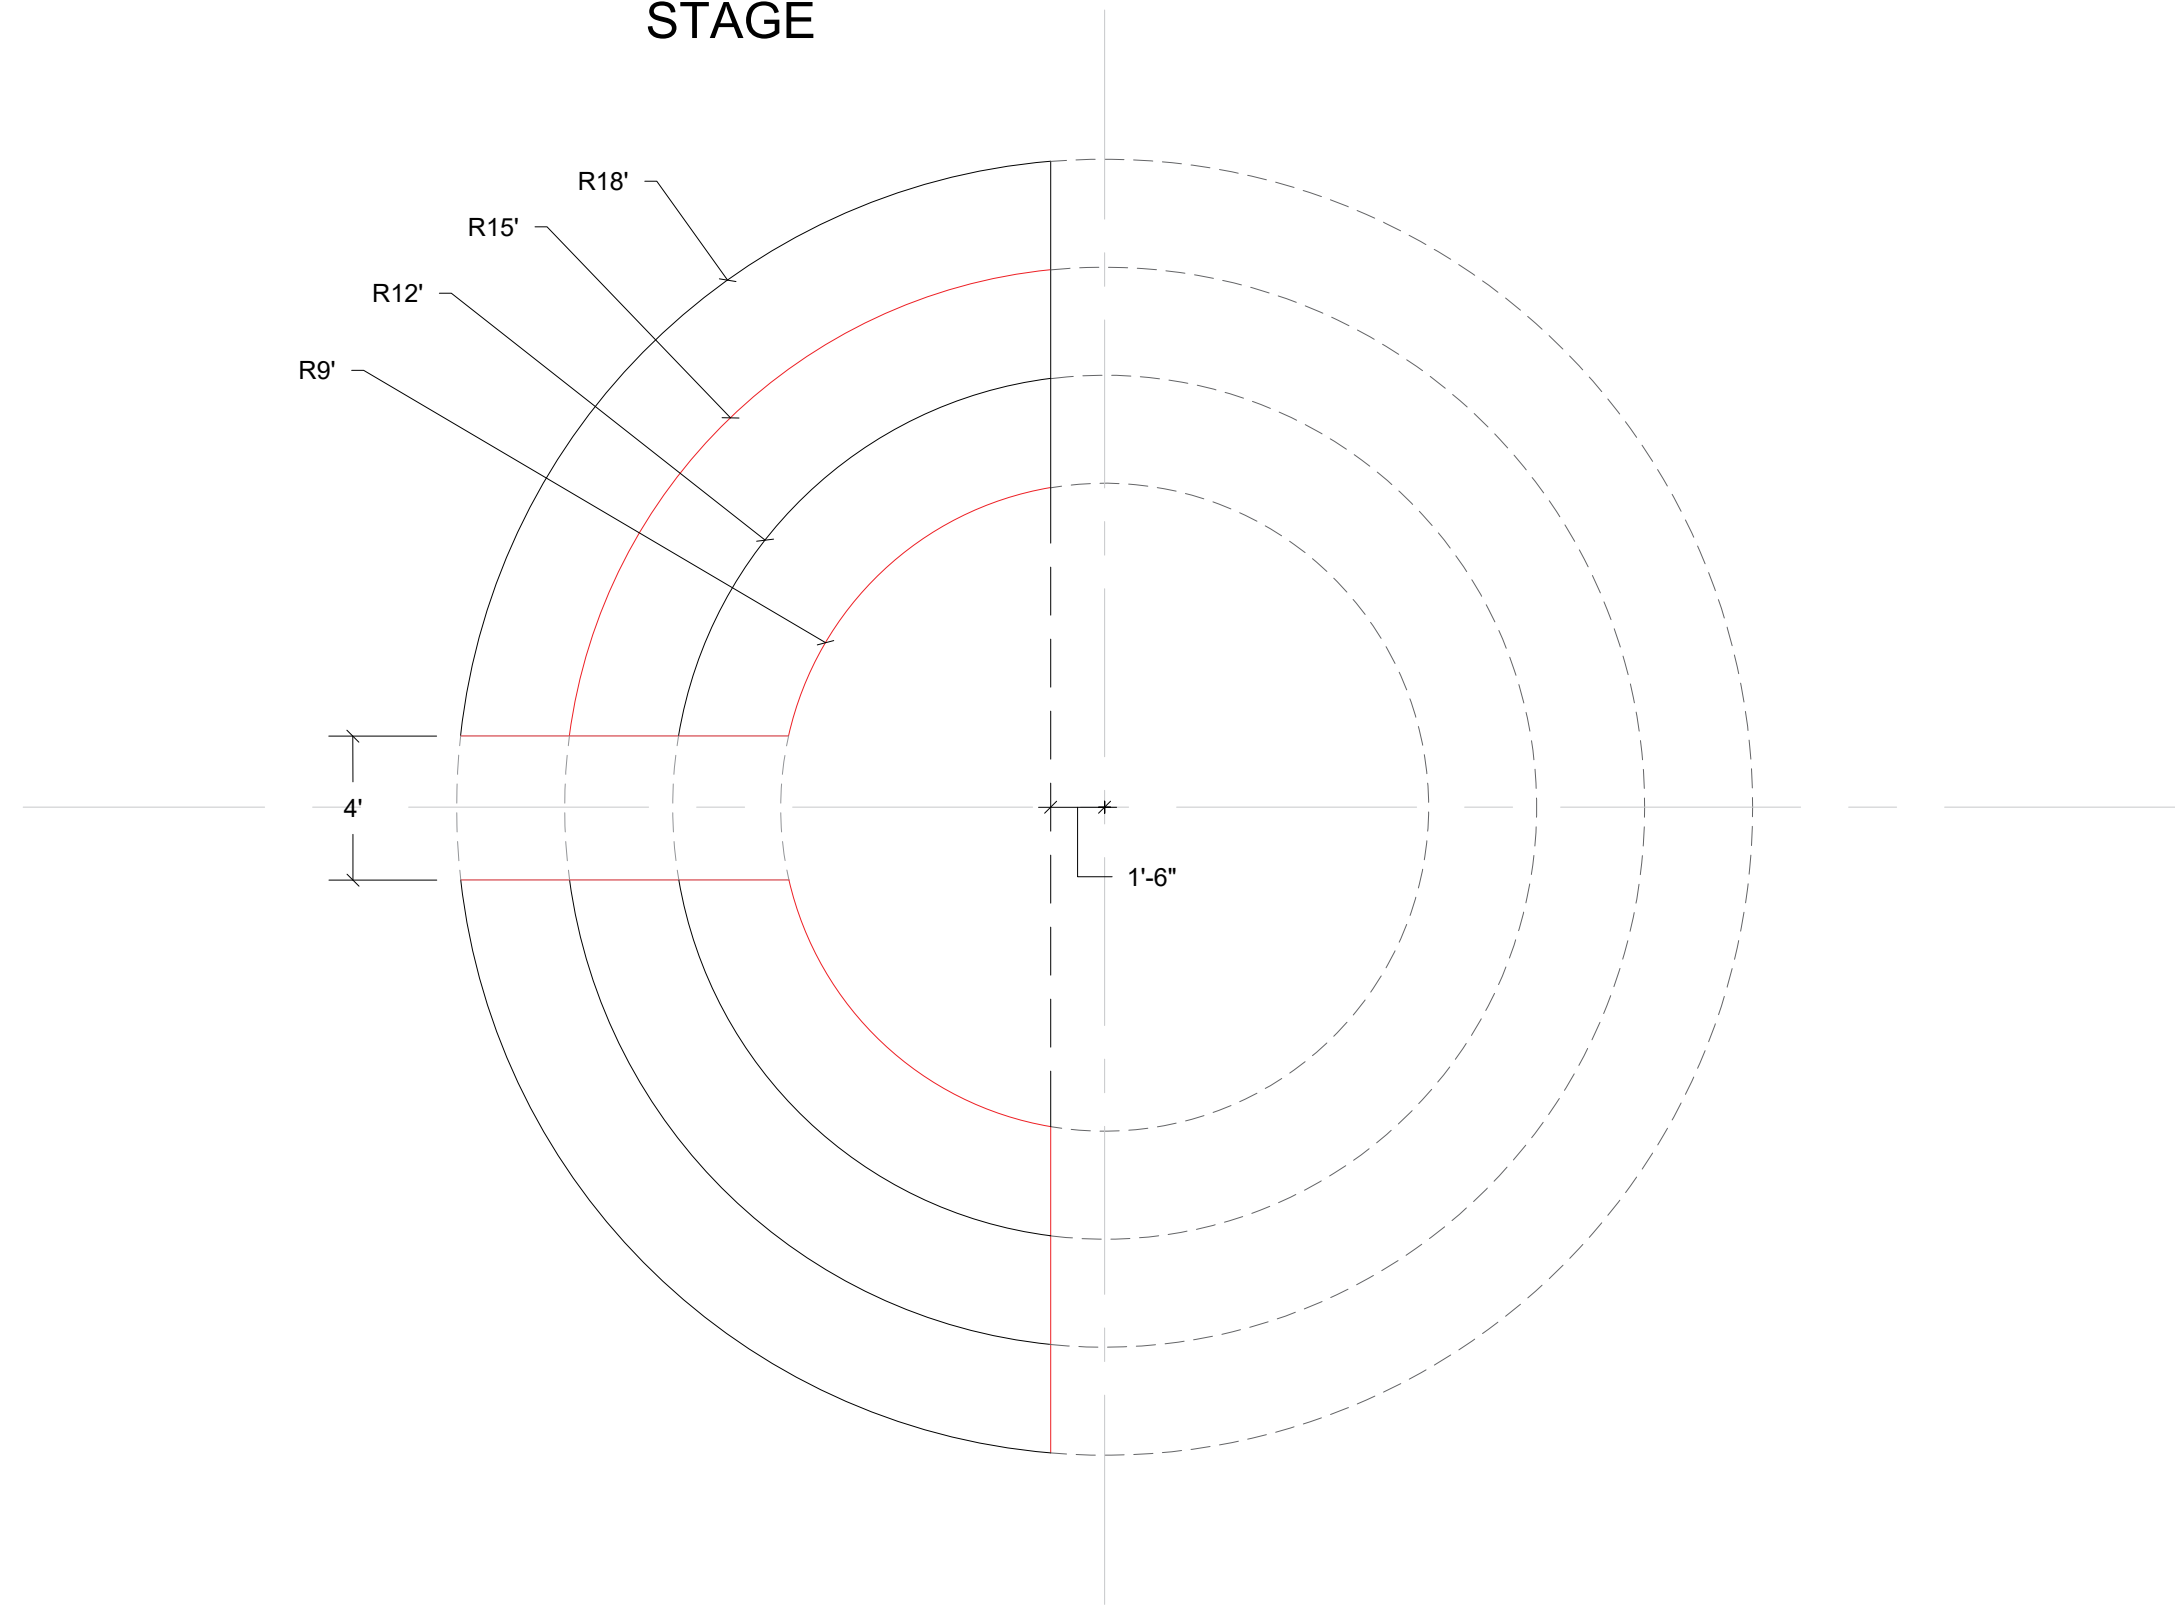

For the stairs on the stage,
the director prefers moving it freely.
(Rotating + Moving forward)

Stairs on the stage
3/8"=1'-0

1

Stairs @ Audience
3/8"=1'-0

2

TITLE
Stairs 1 & 2

SCALE
1/8" = 1'-0

SHEET #
03

STAGE

TITLE
Circle Details

SCALE
1/8" = 1'-0"

SHEET #
04

DATE
5/12/2020

PROJECT
CALIGULA

VENUE
Ensemble Theater 400

PROJECT CONTACTS
Dir. Natalia Lassalle-Morillo
Des. Jin-young Sung
TD. Todd Piedad. Mason Axelson

 DRAFTED BY
Jin.S +1) 661-600-5124
jinsungart21@gmail.com

White paint / White Area
except for the grey part

TITLE
Floor_Paint

SCALE 1/8" = 1'-0"	SHEET # 05
DATE 5/12/2020	

PROJECT
CALIGULA

VENUE
Ensemble Theater 400