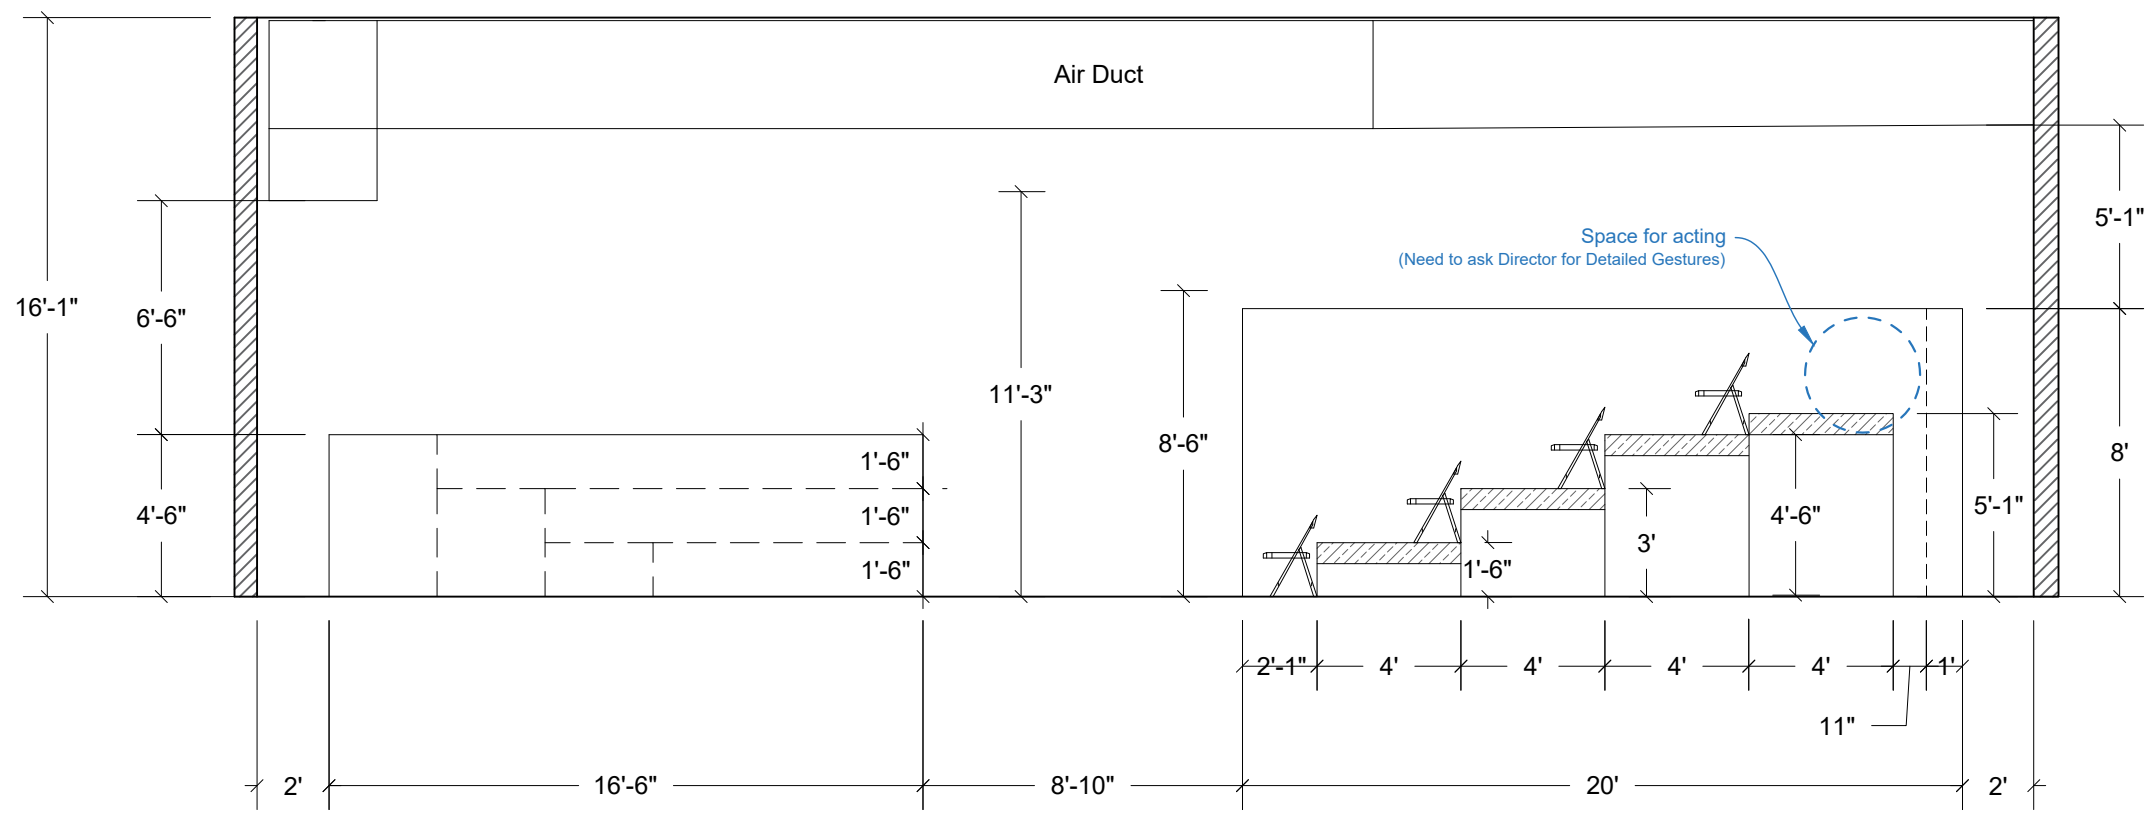

*60 Seats including ADA

*The scrim structure is temporary

TITLE		Ground Plan	
SCALE	1/8" = 1'-0"	SHEET #	01
DATE	5/12/2020		
PROJECT		CALIGULA	
VENUE		Ensemble Theater 400	
PROJECT CONTACTS			
Dir. Natalia Lassalle-Morillo			
Des. Jin-young Sung			
TD. Todd Piedad. Mason Axelson			
		DRAFTED BY Jin.S +1) 661-600-5124 jinsungart21@gmail.com	

For the stairs on the stage,
the director prefers moving it freely.
(Rotating + Moving forward)

Stairs on the stage
3/8"=1'-0

1

Stairs @ Audience
3/8"=1'-0

2

TITLE
Stairs 1 & 2

SCALE
1/8" = 1'-0

SHEET #
03