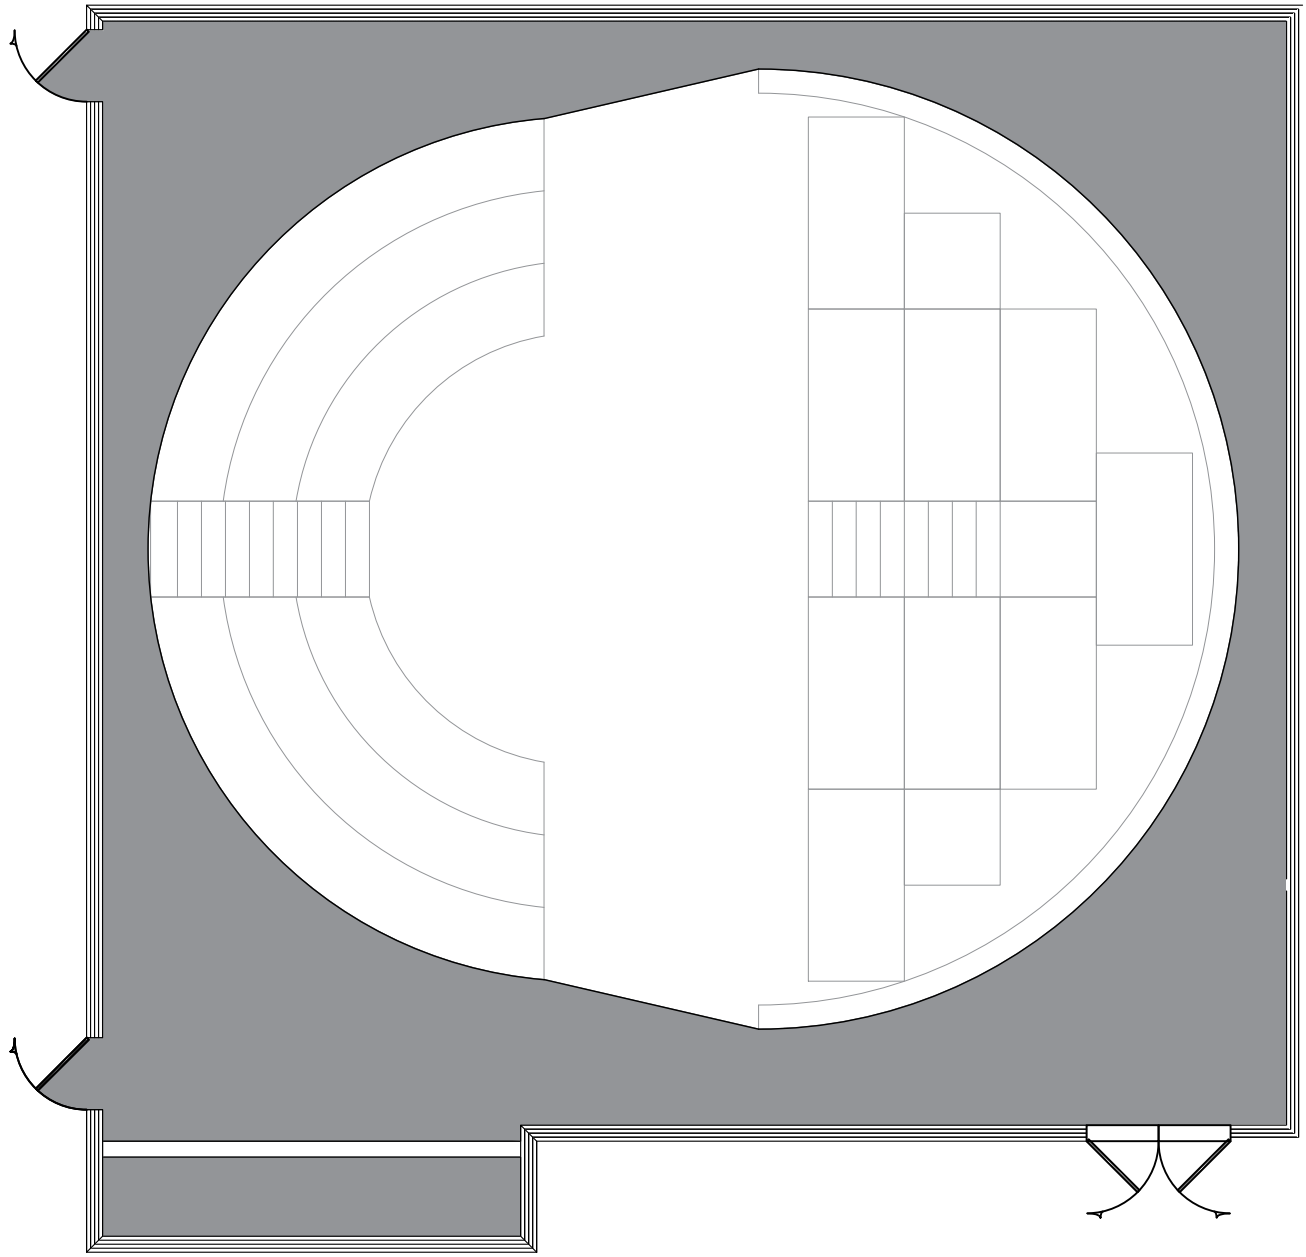

White paint / White Area
except for the grey part

TITLE
Floor_Paint

SCALE 1/8" = 1'-0"	SHEET # 05
DATE 5/12/2020	

PROJECT
CALIGULA

VENUE
Ensemble Theater 400

PROJECT CONTACTS
Dir. Natalia Lassalle-Morillo
Des. Jin-young Sung
TD. Todd Piedad. Mason Axelson

	DRAFTED BY
	Jin.S +1) 661-600-5124 jinsungart21@gmail.com