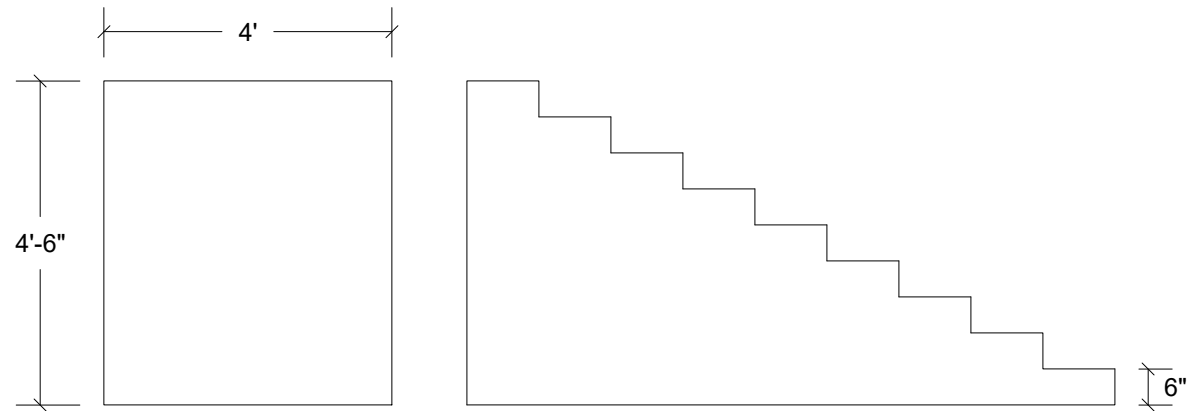

For the stairs on the stage,
the director prefers moving it freely.
(Rotating + Moving forward)

Stairs on the stage
3/8"=1'-0

1

Stairs @ Audience
3/8"=1'-0

2

TITLE
Stairs 1 & 2

SCALE
1/8" = 1'-0

SHEET #
03