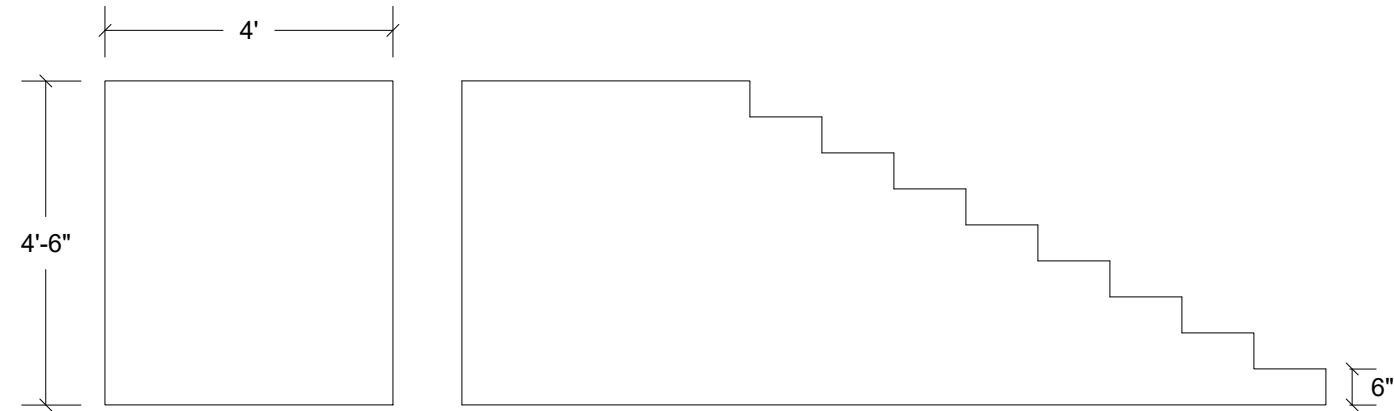

For the stairs on the stage,
the director prefers moving it freely.
(Rotating + Moving forward)

Stairs on the stage
3/8"=1'-0

1

Stairs @ Audience
3/8"=1'-0

2

TITLE
Stairs 1 & 2

SCALE
1/8" = 1'-0

SHEET #
03